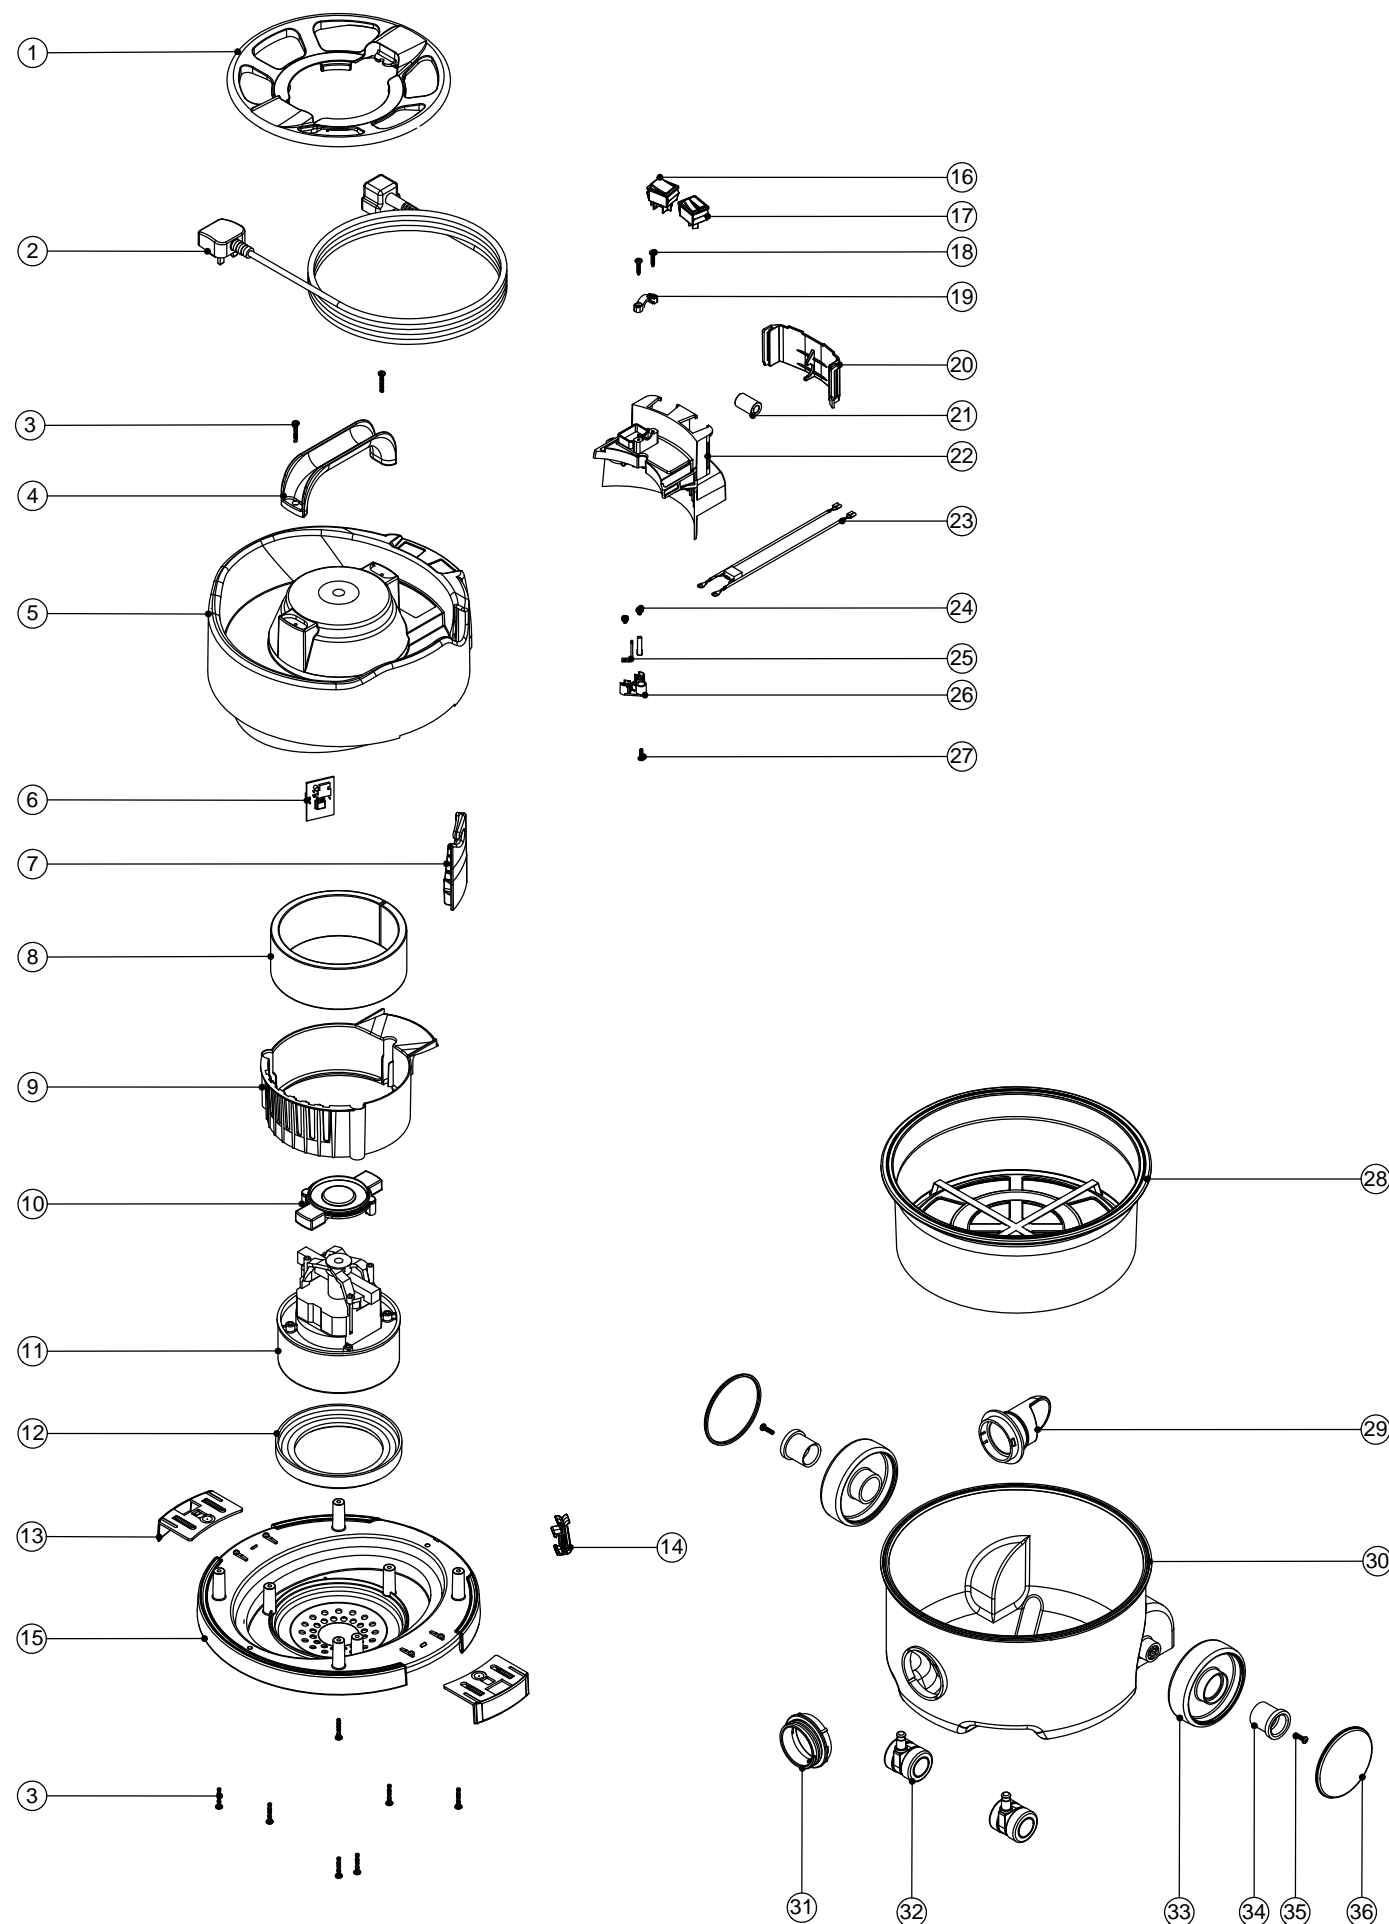

Numatic International Spare Parts

Model No: NSP180A / 200A GREEN EXPLODED DRAWING

234770
DRAWING: DRW-5140 ISS:A01
11/10/2010

NB: FOR WIRING SEE DRAWING: DRW-4550

Numatic International Spare Parts

Model No: NSP180A / 200A GREEN EXPLODED DRAWING