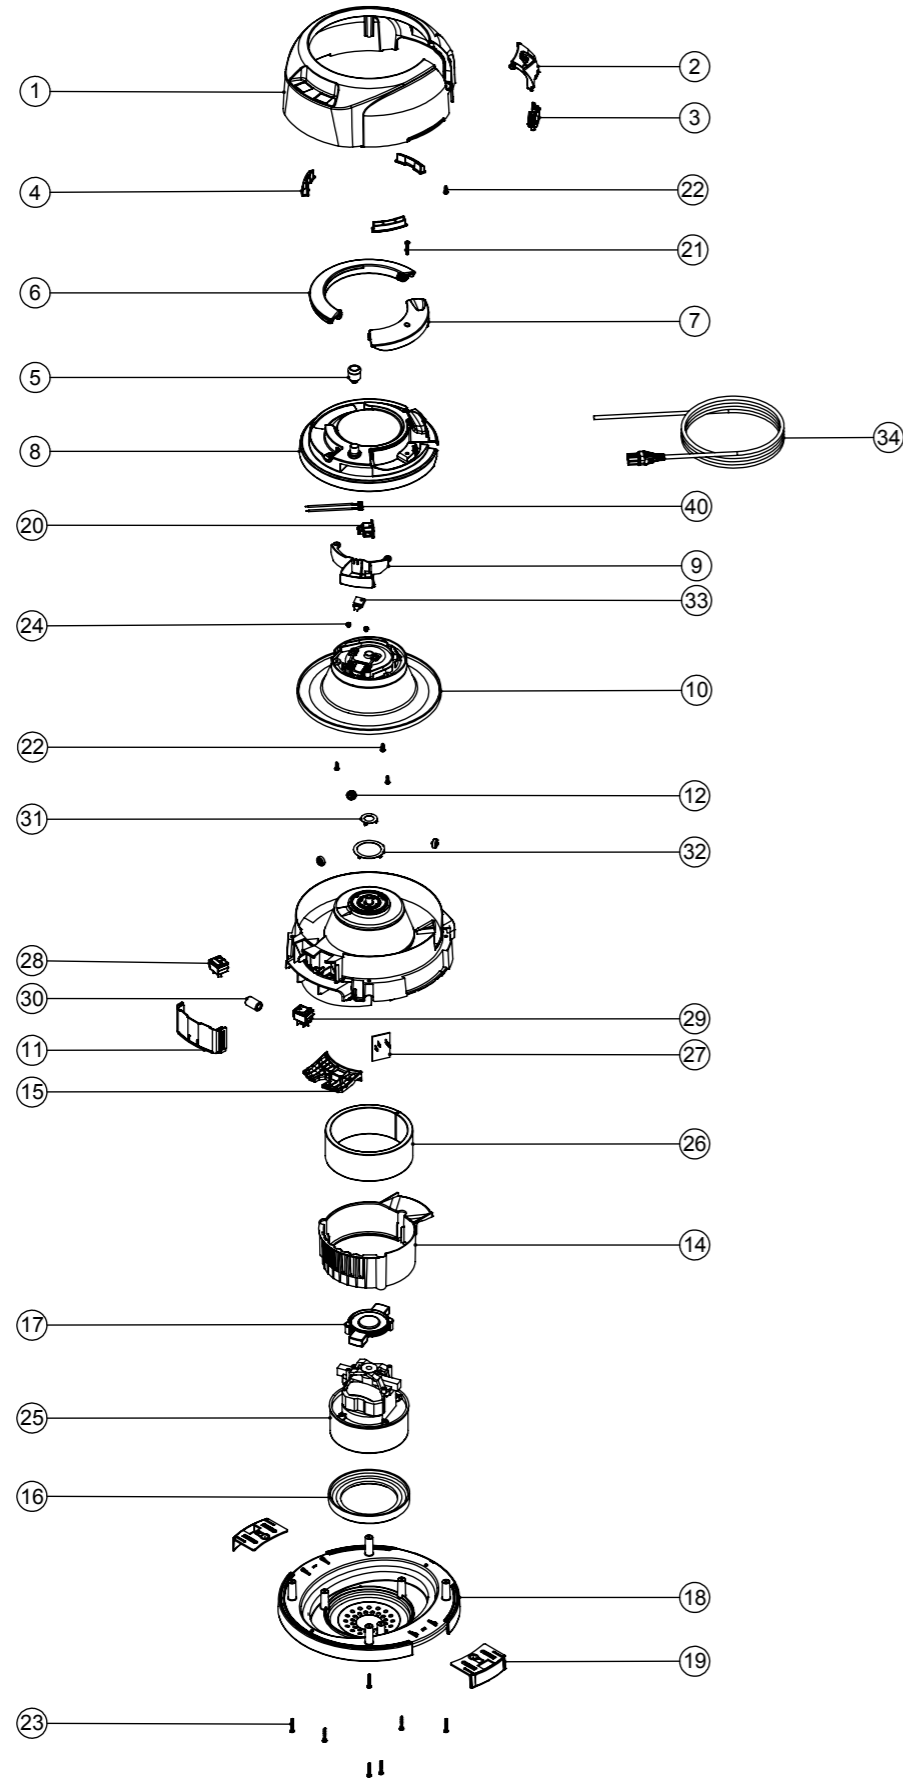

Numatic International Spare Parts

Model No: PPR (Autosave) Head Assembly - Exploded Drawing

NB: FOR WIRING SEE DRAWING: WD-0368

DRAWING: DRW-11762
ISSUE: 02/12

Numatic International Spare Parts

Model No: PPR (Autosave) Head Assembly - Exploded Drawing

POS	ITEM NO.	DESCRIPTION	QTY.
1	237385	PPR - COVER	1
2	237395	PPR - CABLE COVER	1
3	237391	PPR - CABLE GUIDE	1
4	237386	PPR - CALLIPER	3
5	229617	CABLE REEL WINDER KNOB ASSY	1
6	237396	PPR - HANDLE	1
7	237390	PPR - REELER PLUG COVER	1
8	237387	PPR - REELER COVER	1
9	237388	PPR - SOCKET SADDLE	1
10	227447	CABLE REEL MOULDING ASSEMBLY	1
11	229623	SWITCH COVER (TWIN ROCKER SWITCH)	1
12	227436	ROLLER WHEEL	3
13	237129	TOP MOTOR HOUSING - PVR	1
14	229621	AIR GUIDE (TWIN ROCKER SWITCH)	1
15	237132	WIRE ENTRY ENCLOSURE - PVR	1
16	227882	TWO STAGE LAMB MOTOR BOTTOM GASKET	1
17	229614	MOTOR PLATE BI-MATERIAL	1
18	229618	BOTTOM MOTOR HOUSING (BI-MATERIAL)	1
19	229715	TOGGLE (TWIN SHOT)	2
20	230204	NUC18S INLET - VOLEX	1
21	291117	NO.8 x 1 INCH (4.5MM CAPTIVE) POZI-PAN SCREW / PLASTITE / BLACKODISED	1
22	219101	No8 X 1/2 INCH LONG POZI PAN PLASTITE SCREW	4
23	219104	"No8 X 1 LONG POZI PAN PLASTITE SCREW""	7
24	219090	M4 X 8MM LONG POZI PAN SEMS SCREW	2
25	205403	LAMB DAF MOTOR E13453-0	1
26	203020	NVQ/NQS POD SIDE FELT (LAMB MOTOR)	1
27	208100	AUTOSAVE 2 SPEED CONTROL PCB	1
28	221102	ROCKER SWITCH MOMENTARY ILLUMINATION	1
29	220582	GREEN ROCKER SWITCH	1
30	230097	AXIAL FERRITE BEAD	1
31	227141	INNER CONTACT RING	1
32	227142	OUTER CONTACT RING	1
33	230096	SUPPRESSOR	1
34	236155	CONNECTOR: NUC17S, CABLE: H 05V2V2-F BLACK, PLUG: UK 13A 3PIN	1
	236156	CONNECTOR: NUC17S, CABLE: H 05V2V2-F BLACK, PLUG: EUROPEAN 10A 2PIN	
	236157	CONNECTOR: NUC17S, CABLE: H 05V2V2-F BLACK, PLUG: SWISS 2PIN	
	236158	CONNECTOR: NUC17S, CABLE: H 05V2V2-F BLACK, PLUG: SOUTH AFRICAN 15A 3PIN	
	236159	CONNECTOR: NUC17S, CABLE: GTSA-2 V-75 N14586 BLACK, PLUG: AUSTRALIAN 10A 3PIN	
34	236160	CONNECTOR: NUC17S, CABLE: SJT (105°C) YELLOW, PLUG: CSA/USA 2PIN 15A	1
40	321681	85mm REELER LINK WIRE & SPADE	2