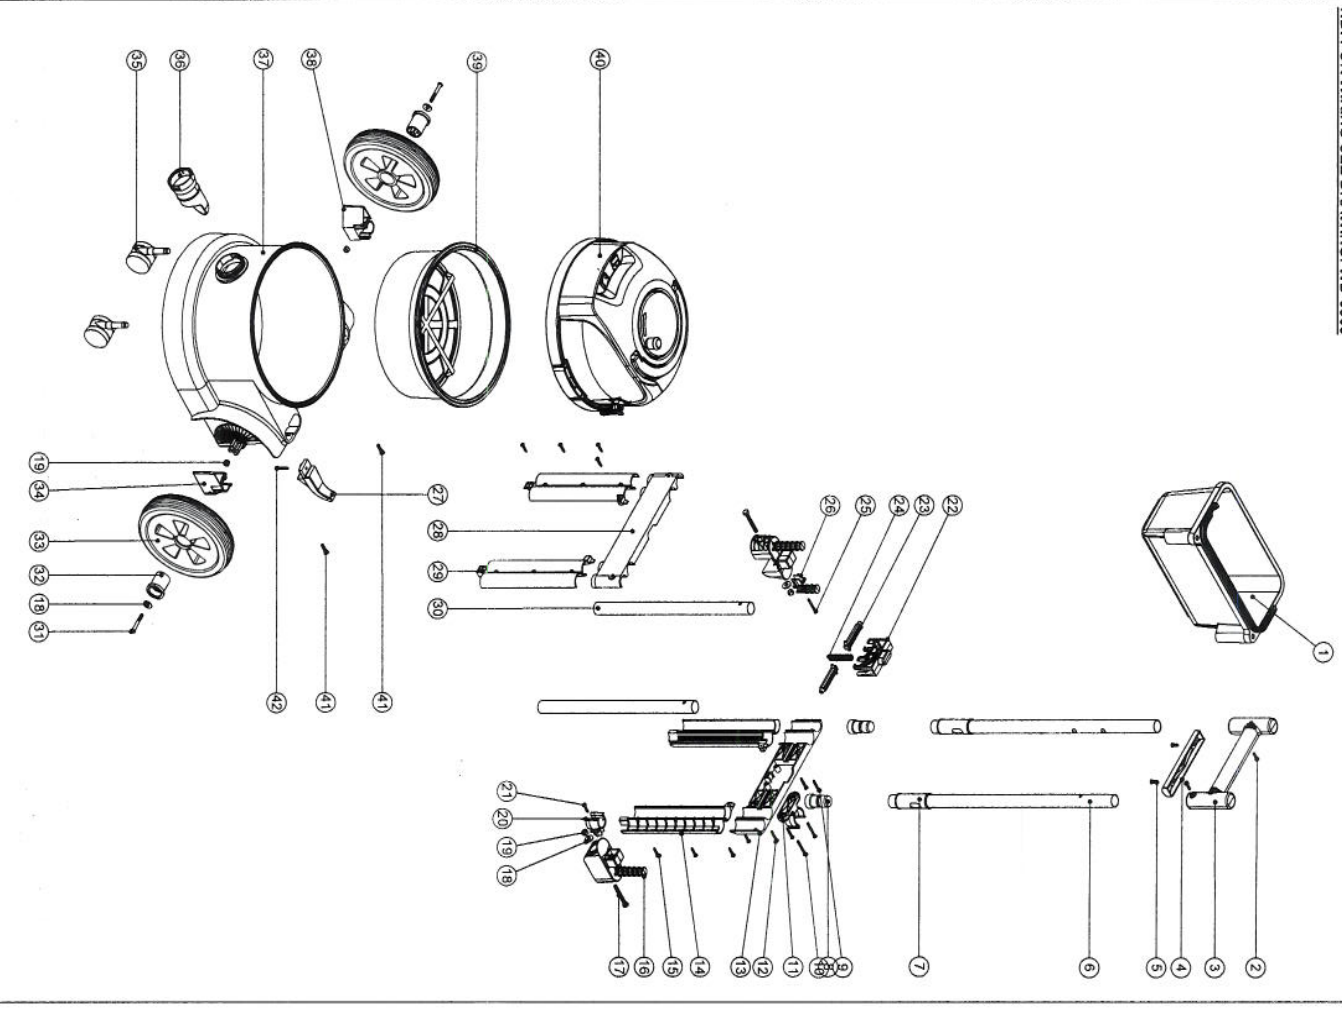

Numatic International Spare Parts
Model No.: PVT220A EXPLODED DRAWING

234762
DRAWING: DRW-6090 ISS:A02
19/04/2011

NB: FOR WIRING SEE DRAWING: WD-0368

Numatic International Spare Parts
Model No.: PVT220A EXPLODED DRAWING

POS.	ITEM NO.	DESCRIPTION	COMMENTS
1	360000	5L RED SWING CADDY ASSY	
2	219472	M4 X 16MM LONG POZI PAN SEMS SCREW	
3	237157	HANDLE BODY (TROLLEY VAC)	
4	237158	HANDLE CAP (TROLLEY VAC)	
5	219101	N08 X 1/2 INCH LONG POZI PAN PLASTITE SCREW	
6	391360	220 MOVING TUBE (TROLLEY VAC)	
7	237145	SLIDER SLEEVE (TROLLEY VAC)	
8	237147	SLIDER END STOP (TROLLEY VAC)	
9	291006	N06 X 1 INCH LONG POZI PAN PLASTITE SCREW JAPANED	
10	219622	M4.35MM LG.POZI-PAN SCREW ZIPL	
11	237154	WAND CLIP (TROLLEY VAC)	
12	219267	M4 X 20MM LONG POZI PAN SEMS SCREW	
13	237152	CROSS BAR REAR (TROLLEY VAC)	
14	237149	HANDLE UPRIGHT HOLES (TROLLEY VAC)	
15	291005	N06 X 5/8 INCH LONG POZI PAN PLASTITE SCREW JAPANED	
16	237156	BUCKET MOUNT (TROLLEY VAC)	
17	219315	M6 X 50MM LONG BOLT	
18	219008	M6 FORM G WASHER	
19	219088	M6 NYLON INSERT NUT	
20	237155	BUCKET CLIP (TROLLEY VAC)	
21	219107	N06 X 5/8 INCH LONG POZI PAN PLASTITE SCREW	
22	237148	PLUNGER BUTTON (TROLLEY VAC)	
23	237146	PLUNGER PIN (TROLLEY VAC)	
24	291009	SPRING (TROLLEY VAC)	
25	219848	N06 X 1 3/8 INCH LONG POZI PAN SCREW	
26	237166	BUCKET CLIP IN PEG (TROLLEY VAC)	
27	237121	TROLLEY VAC BALL HITCH	
28	326813	CROSS BAR FRONT + INSERTS (TROLLEY VAC)	
29	237150	HANDLE UPRIGHT FAKE SCREW (TROLLEY VAC)	
30	391361	220 FIXED TUBE (TROLLEY VAC)	
31	219881	M6 X 45MM SOCKET BUTTON HEAD SCREW	
32	237120	HUB CAP	
33	204104	8 INCH WHEEL	
34	237163	HUB SUPPORT RIGHT (TROLLEY VAC)	
35	204111	50MM TWIN WHEEL CASTOR WITH PU TYRE	
36	237119	FRONT FIT BAG CONNECTOR	
37	237177	220 DRUM - RED (TROLLEY VAC)	
38	237164	HUB SUPPORT LEFT (TROLLEY VAC)	
39	207109	12 INCH FILTER (DOUBLE BOTTOM) 160GSM SMS	
40	583210	PVR BLACK PLASTIC HEAD ASM DAF V16 12.5M (NUMATIC AUTOSAVE FLOWER)	FOR EXPLODED HEAD SEE DRW-5228
	583212	PVR BLACK PLASTIC HEAD ASM DAF V53 12.5M (NUMATIC AUTOSAVE FLOWER)	
	583213	PVR BLACK PLASTIC HEAD ASM DAF V69 (NAGECARE AUTOSAVE FLOWER)	
	583214	PVR BLACK PLASTIC HEAD ASM DAF V83 12.5M (NUMATIC AUTOSAVE FLOWER)	
	583216	PVR BLACK PLASTIC HEAD ASM DAF V37 12.5M (NUMATIC AUTOSAVE FLOWER)	
41	583253	PVR BLACK PLASTIC HEAD ASM DAF V81 10M (NUMATIC AUTOSAVE FLOWER)	
	219546	M5 X 20MM LONG POZI PAN SEMS SCREW	
42	219104	N08 X 1 INCH LONG POZI PAN PLASTITE SCREW